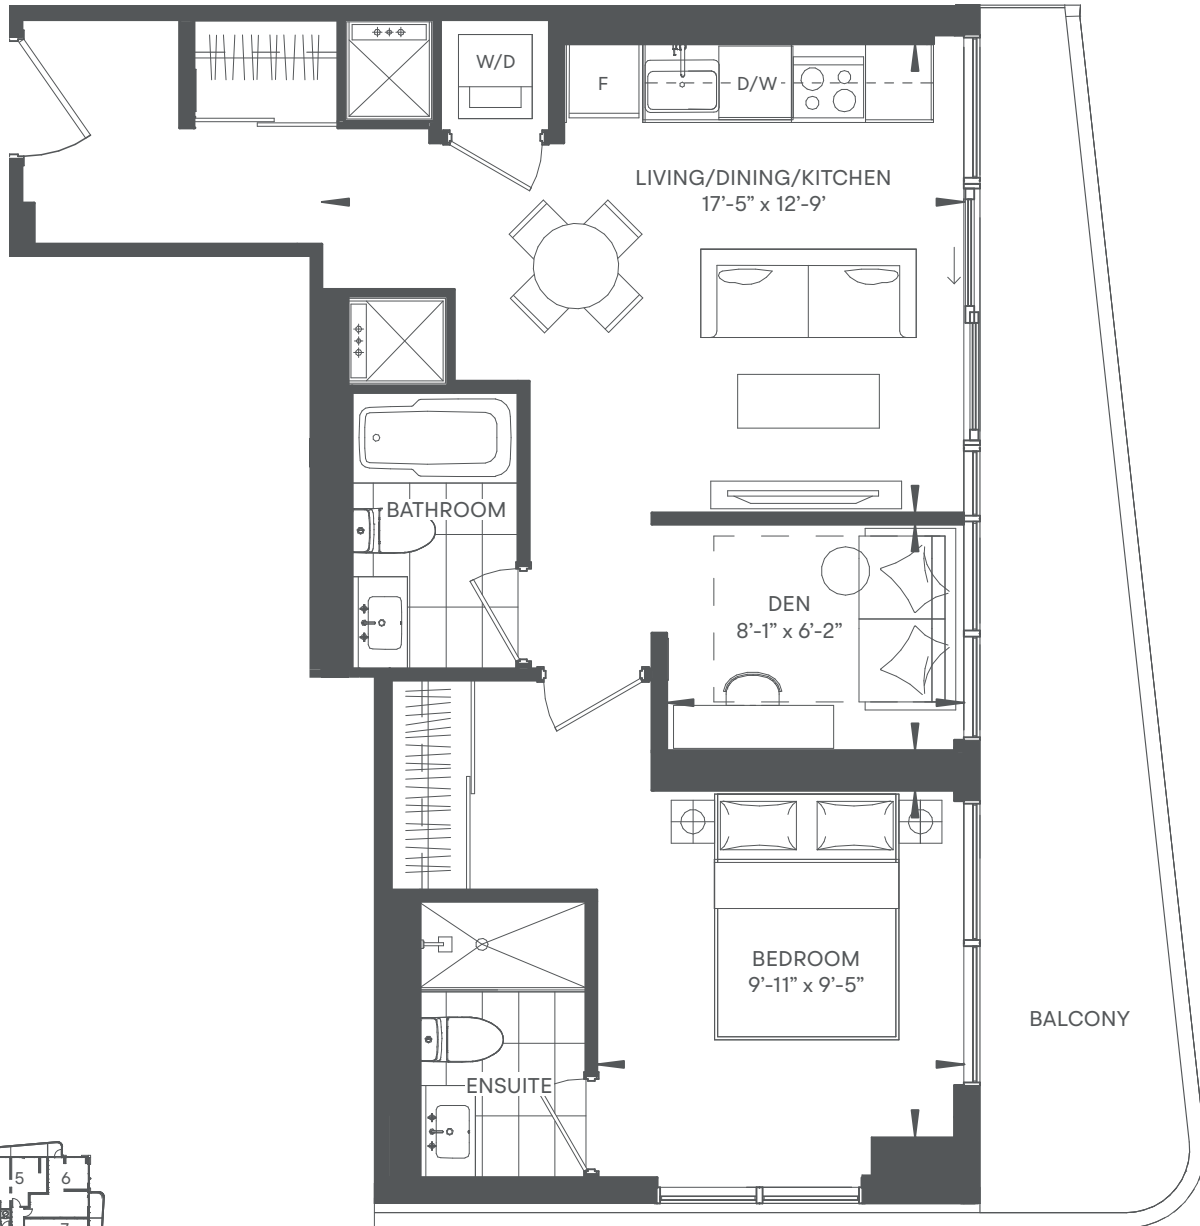

IVY

1 BED + DEN / 2 BATH

INDOOR 625 SF / OUTDOOR 132 SF / TOTAL 757 SF

FLOORS: 33-37