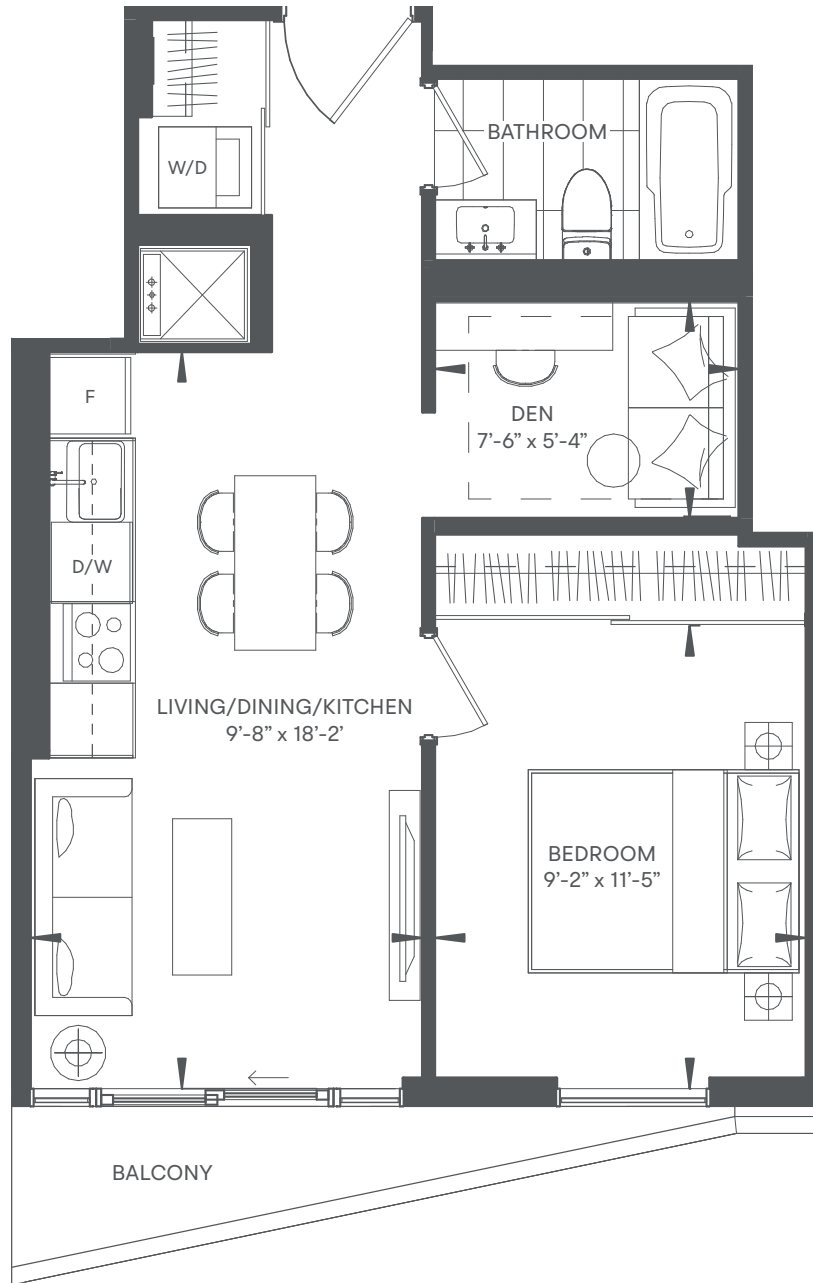

NORI

1 BED + DEN / 1 BATH

INDOOR 486 SF / OUTDOOR 38 SF / TOTAL 524 SF

OLIVE
RESIDENCES

FLOORS: 33-37