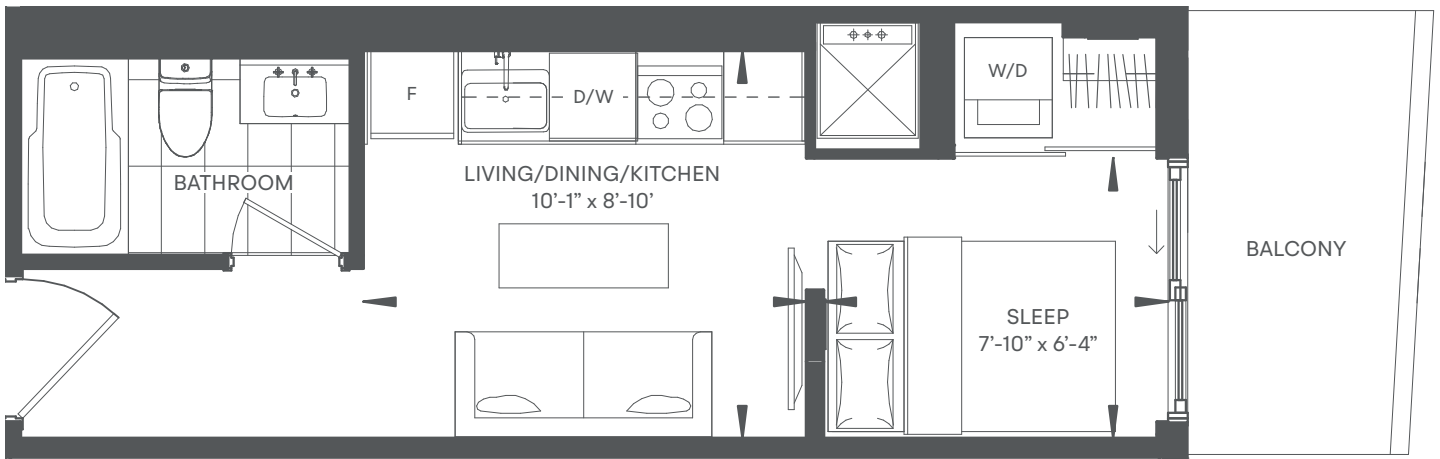

VINE

JR 1 BED / 1 BATH

INDOOR 278 SF / OUTDOOR 50 SF / TOTAL 328 SF

OLIVE
RESIDENCES

FLOORS: 33-37